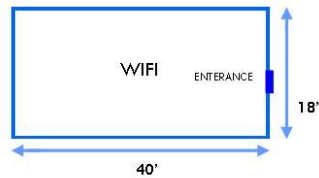

CONFERENCE ROOMS

Oriel Hotel offers modern as well as flexible conference rooms

ORIEL SUITE

Seats up to 50 persons in variable styles. Hot and Cold air-conditioning, day light & sound proofing.

FOUNTAIN SUITE

Seats up to 40 persons in variable styles. Hot and Cold air-conditioning, day light, down lighting & sound proofing.

TERRACE RESTAURANT

Light airy room suitable for all your conference lunches needs

VALE SUITE

Seats up to 225 persons, air-conditioned, day light, ideal venue for shows, presentations and product launches.

EXECUTIVE BOARDROOM

Seats 12 persons boardroom style with executive chairs, hot and cold air-conditioning, day light, sound proofing and down lighting.

ROOM SET UP CAPACITIES

SET UP	THEATRE	CLASSROOM	U SHAPE	BOARDROOM	DINNER DANCE	RECEPTION
VALE	250	100	70	50	220	250
ORIEL	60	40	-	30	60	60
FOUNTAIN	50	30	30	30	50	50
BOARDROOM	15	8	10	15	15	15