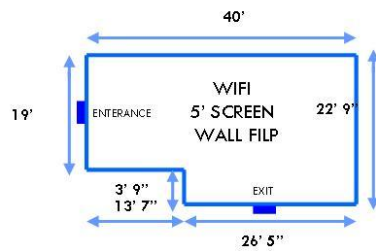

CONFERENCE ROOMS

Oriel Hotel offers modern as well as flexible conference rooms

ORIEL SUITE

Seats up to 50 persons in variable styles. Hot and Cold air-conditioning, day light & sound proofing.

FOUNTAIN SUITE

Seats up to 40 persons in variable styles. Hot and Cold air-conditioning, day light, down lighting & sound proofing.

TERRACE RESTAURANT

Light airy room suitable for all your conference lunches needs

VALE SUITE

Seats up to 225 persons, air-conditioned, day light, ideal venue for shows, presentations and product launches.

EXECUTIVE BOARDROOM

Seats 12 persons boardroom style with executive chairs, hot and cold air-conditioning, day light, sound proofing and down lighting.

ROOM SET UP CAPACITIES

SET UP	THEATRE	CLASSROOM	U SHAPE	BOARDROOM	DINNER DANCE	RECEPTION
VALE	250	100	70	50	220	250
ORIEL	60	40	-	30	60	60
FOUNTAIN	50	30	30	30	50	50
BOARDROOM	15	8	10	15	15	15