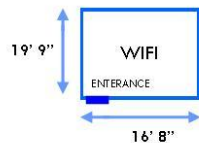

Seats up to 40 persons in variable styles. Hot and Cold air-conditioning, day light, down lighting & sound proofing.

TERRACE RESTAURANT

Light airy room suitable for all your conference lunches needs

VALE SUITE

Seats up to 225 persons, air-conditioned, day light, ideal venue for shows, presentations and product launches.

EXECUTIVE BOARDROOM

Seats 12 persons boardroom style with executive chairs, hot and cold air-conditioning, day light, sound proofing and down lighting.

ROOM SET UP CAPACITIES

SET UP	THEATRE	CLASSROOM	U SHAPE	BOARDROOM	DINNER DANCE	RECEPTION
VALE	250	100	70	50	220	250
ORIEL	60	40	-	30	60	60
FOUNTAIN	50	30	30	30	50	50
BOARDROOM	15	8	10	15	15	15