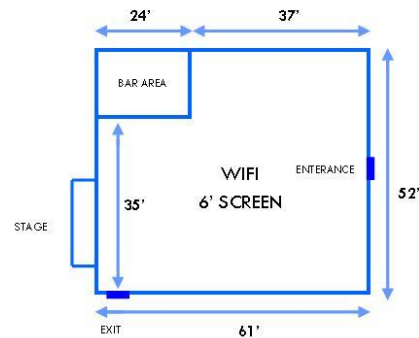

CONFERENCE ROOMS

Oriel Hotel offers modern as well as flexible conference rooms

ORIEL SUITE

Seats up to 50 persons in variable styles. Hot and Cold air-conditioning, day light & sound proofing.

FOUNTAIN SUITE

Seats up to 40 persons in variable styles. Hot and Cold air-conditioning, day light, down lighting & sound proofing.

TERRACE RESTAURANT

Light airy room suitable for all your conference lunches needs

VALE SUITE

Seats up to 225 persons, air-conditioned, day light, ideal venue for shows, presentations and product launches.

EXECUTIVE BOARDROOM

Seats 12 persons boardroom style with executive chairs, hot and cold air-conditioning, day light, sound proofing and down lighting.

ROOM SET UP CAPACITIES

SET UP	THEATRE	CLASSROOM	U SHAPE	BOARDROOM	DINNER DANCE	RECEPTION
VALE	250	100	70	50	220	250
ORIEL	60	40	-	30	60	60
FOUNTAIN	50	30	30	30	50	50
BOARDROOM	15	8	10	15	15	15