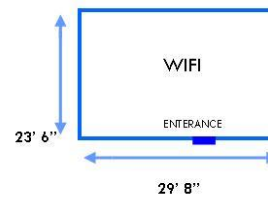

CONFERENCE ROOMS

Oriel Hotel offers modern as well as flexible conference rooms

ORIEL SUITE

Seats up to 50 persons in variable styles. Hot and Cold air-conditioning, day light & sound proofing.

FOUNTAIN SUITE

Seats up to 40 persons in variable styles. Hot and Cold air-conditioning, day light, down lighting & sound proofing.

TERRACE RESTAURANT

Light airy room suitable for all your conference lunches needs

VALE SUITE

Seats up to 225 persons, air-conditioned, day light, ideal venue for shows, presentations and product launches.

EXECUTIVE BOARDROOM

Seats 12 persons boardroom style with executive chairs, hot and cold air-conditioning, day light, sound proofing and down lighting.

ROOM SET UP CAPACITIES

SET UP	THEATRE	CLASSROOM	U SHAPE	BOARDROOM	DINNER DANCE	RECEPTION
VALE	250	100	70	50	220	250
ORIEL	60	40	-	30	60	60
FOUNTAIN	50	30	30	30	50	50
BOARDROOM	15	8	10	15	15	15